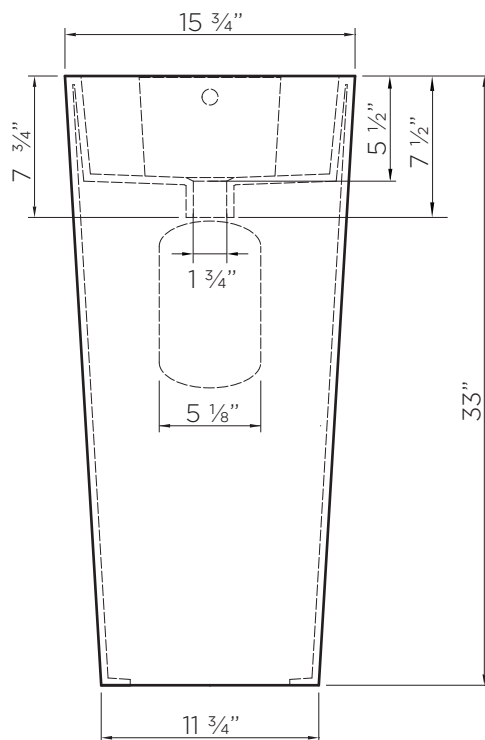

DIMENSIONS/TECHNICAL DATA

VANNES

Solid Surface Pedestal Sink

ATTENTION! Dimensions may vary by up to 3/8". It is highly recommended to pull all dimensions of actual model for installation and measuring purposes.