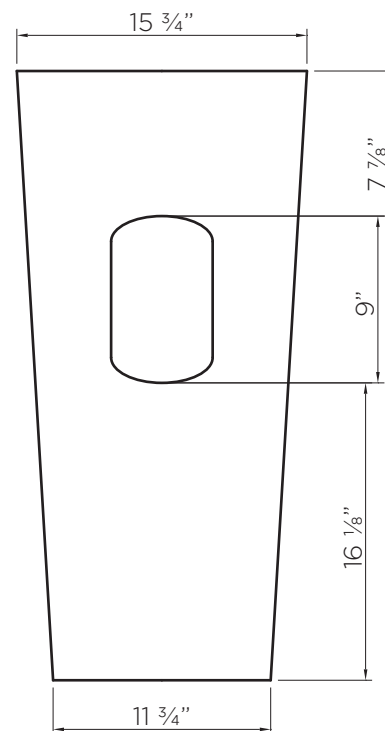

DIMENSIONS/TECHNICAL DATA

VANNES

Solid Surface Pedestal Sink

ATTENTION! Dimensions may vary by up to 3/8". It is highly recommended to pull all dimensions of actual model for installation and measuring purposes.