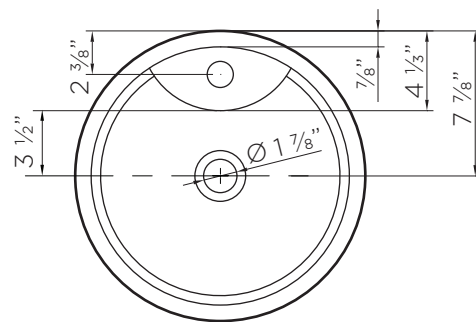

DIMENSIONS/TECHNICAL DATA

VANNES

Solid Surface Pedestal Sink

ATTENTION! Dimensions may vary by up to 3/8". It is highly recommended to pull all dimensions of actual model for installation and measuring purposes.